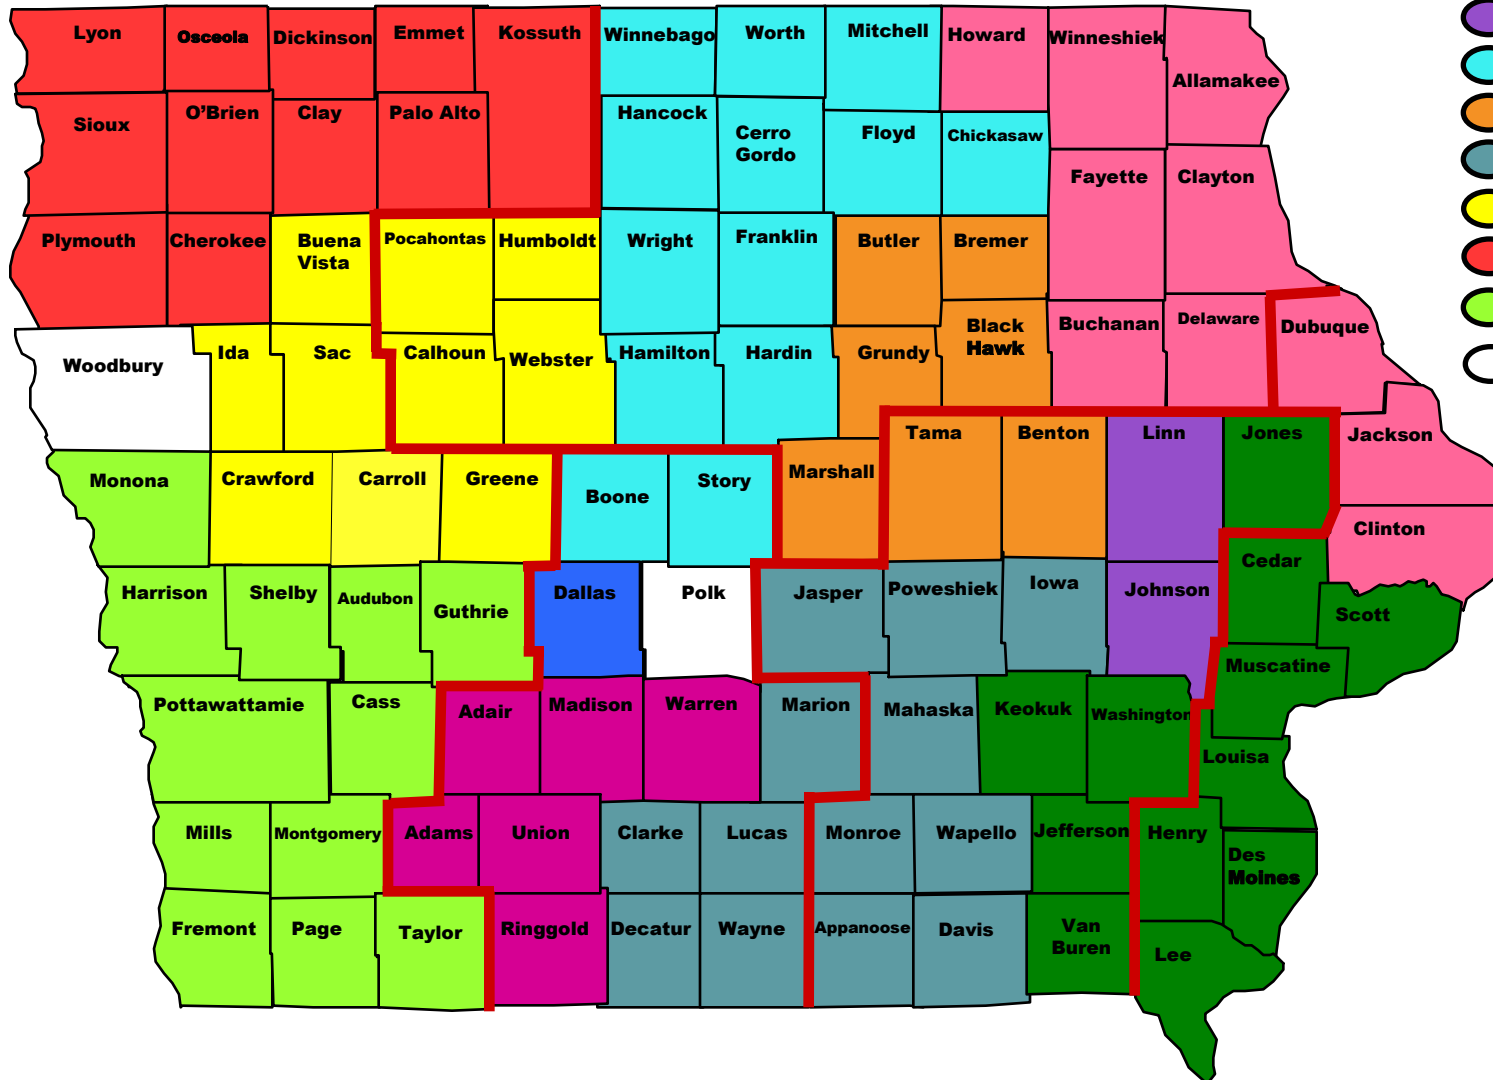

Map of IFAPA Peer Liaison Counties

-  JESSICA LEAL
-  KELLI VERMEER
-  JERILYN KENDIG
-  MICHELLE JOHNSON
-  JANET RORHOLM
-  CHRISTIE MCGUIRE
-  GWEN TIMMERMAN
-  CANDICE YORK
-  JOHN SMITH
-  TINA VANDE KAMP
-  SANDRA DOLLEN
-  Based on Zip Codes

Polk County zip codes covered by Michelle Johnson; 50009, 50035, 50073, 50169, 50237, 50301, 50305, 50312, 50313, 50314, 50315, 50316, 50317, 50320, 50321, 50327 and Jerilyn Kendig covers zip codes; 50021, 50023, 50109, 50111, 50131, 50226, 50263, 50265, 50266, 50310, 50311, 50322, 50323, 50325

Woodbury County zip codes covered by Tina Vande Kamp; 51016, 51030, 51039, 51048, 51103, 51104, 51108, 51109 and John Smith covers zip codes; 51004, 51007, 51019, 51025, 51026, 51034, 51052, 51054, 51055, 51105, 51106